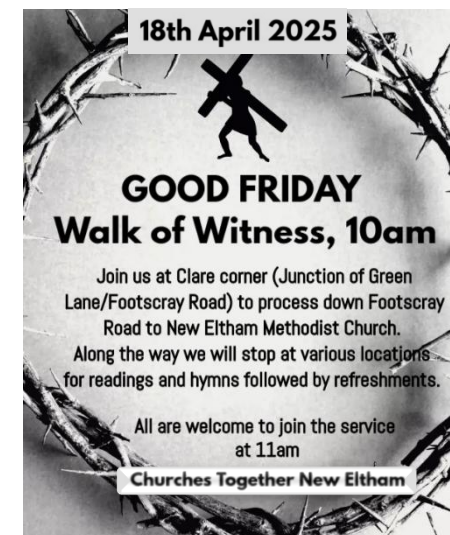

Widmore Circuit Training Dates

Safeguarding Training

ZOOM Foundation Safeguarding training Wednesday 26th March 7pm

EDI training

12th May 7.00-9.30pm at Chislehurst

11th June 9.30am-12noon at Bromley

Circuit Bible Month Course on John's Gospel.

Wednesdays from 30th April to 21st May 11am-12.30pm at Bromley